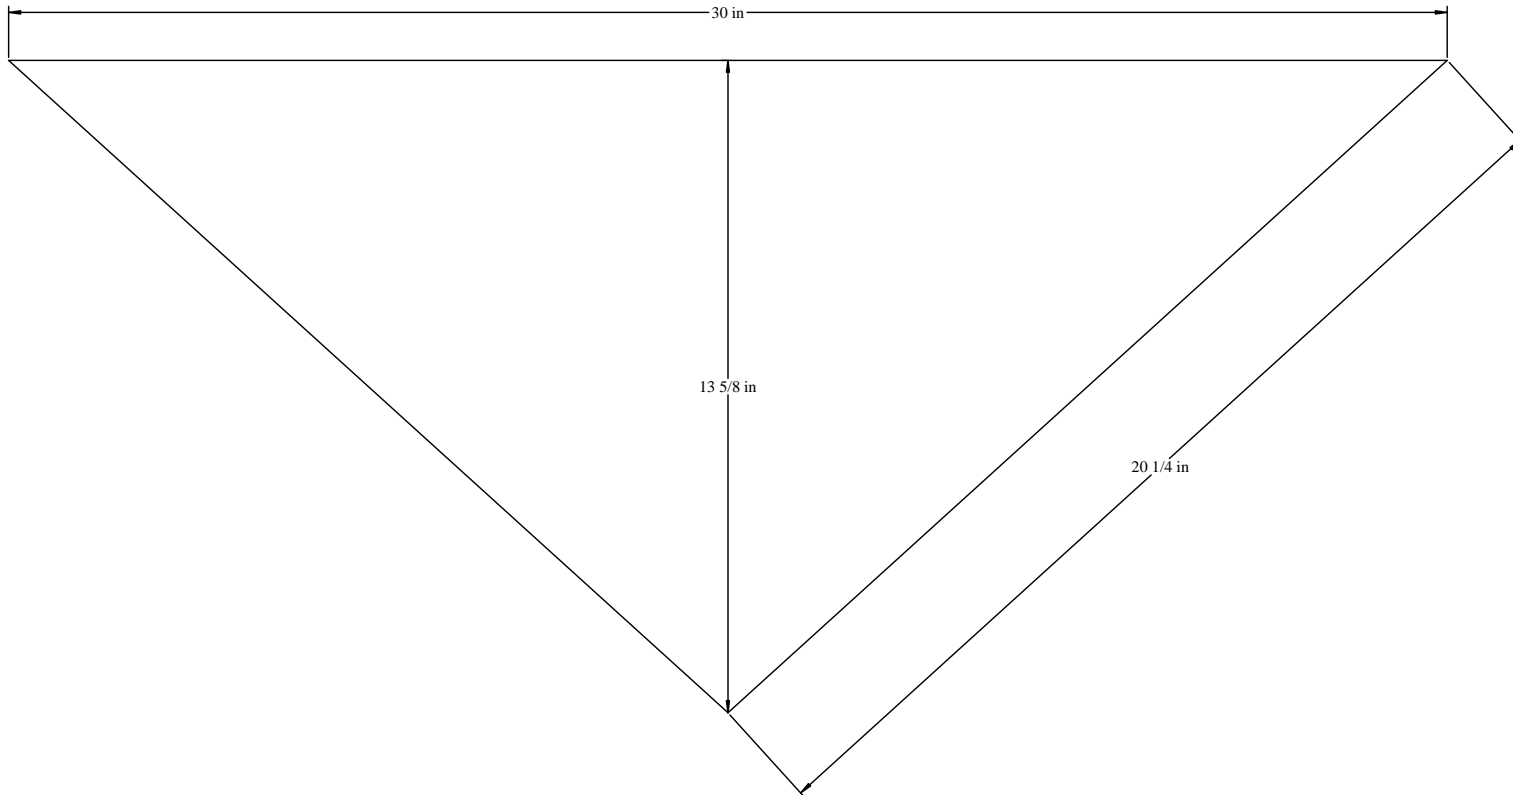

**Fire Pit**

Scale: 1:8

Drawn by: M. Spiess

06/20/2013

<b>Fire Pit Side</b>		
Scale: 1:4	Drawn by: M. Spiess	06/20/2013

<b>Fire Pit End</b>		
Scale: 1:4	Drawn by: M. Spiess	06/20/2013

<b>Fire Pit Leg</b>		
Scale: 1:4	Drawn by: M. Spiess	06/20/2013