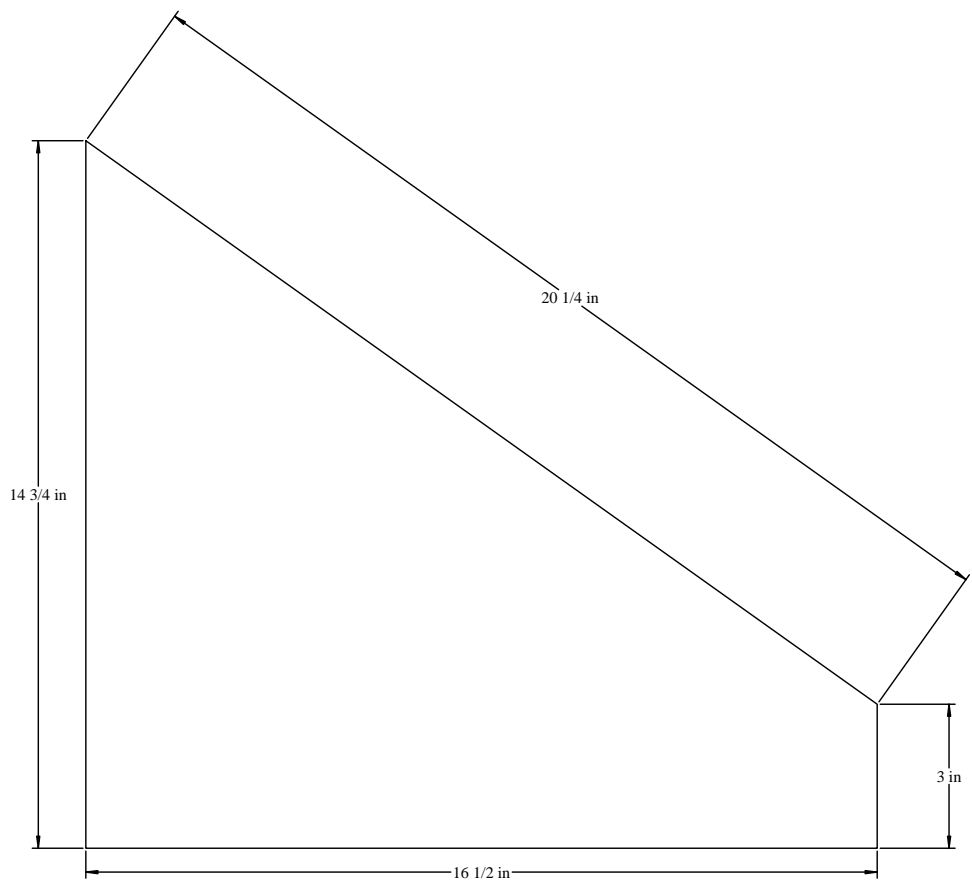

**Fire Pit**

Scale: 1:8

Drawn by: M. Spiess

06/20/2013

<b>Fire Pit Side</b>		
Scale: 1:4	Drawn by: M. Spiess	06/20/2013

<b>Fire Pit End</b>		
Scale: 1:4	Drawn by: M. Spiess	06/20/2013

<b>Fire Pit Leg</b>		
Scale: 1:4	Drawn by: M. Spiess	06/20/2013