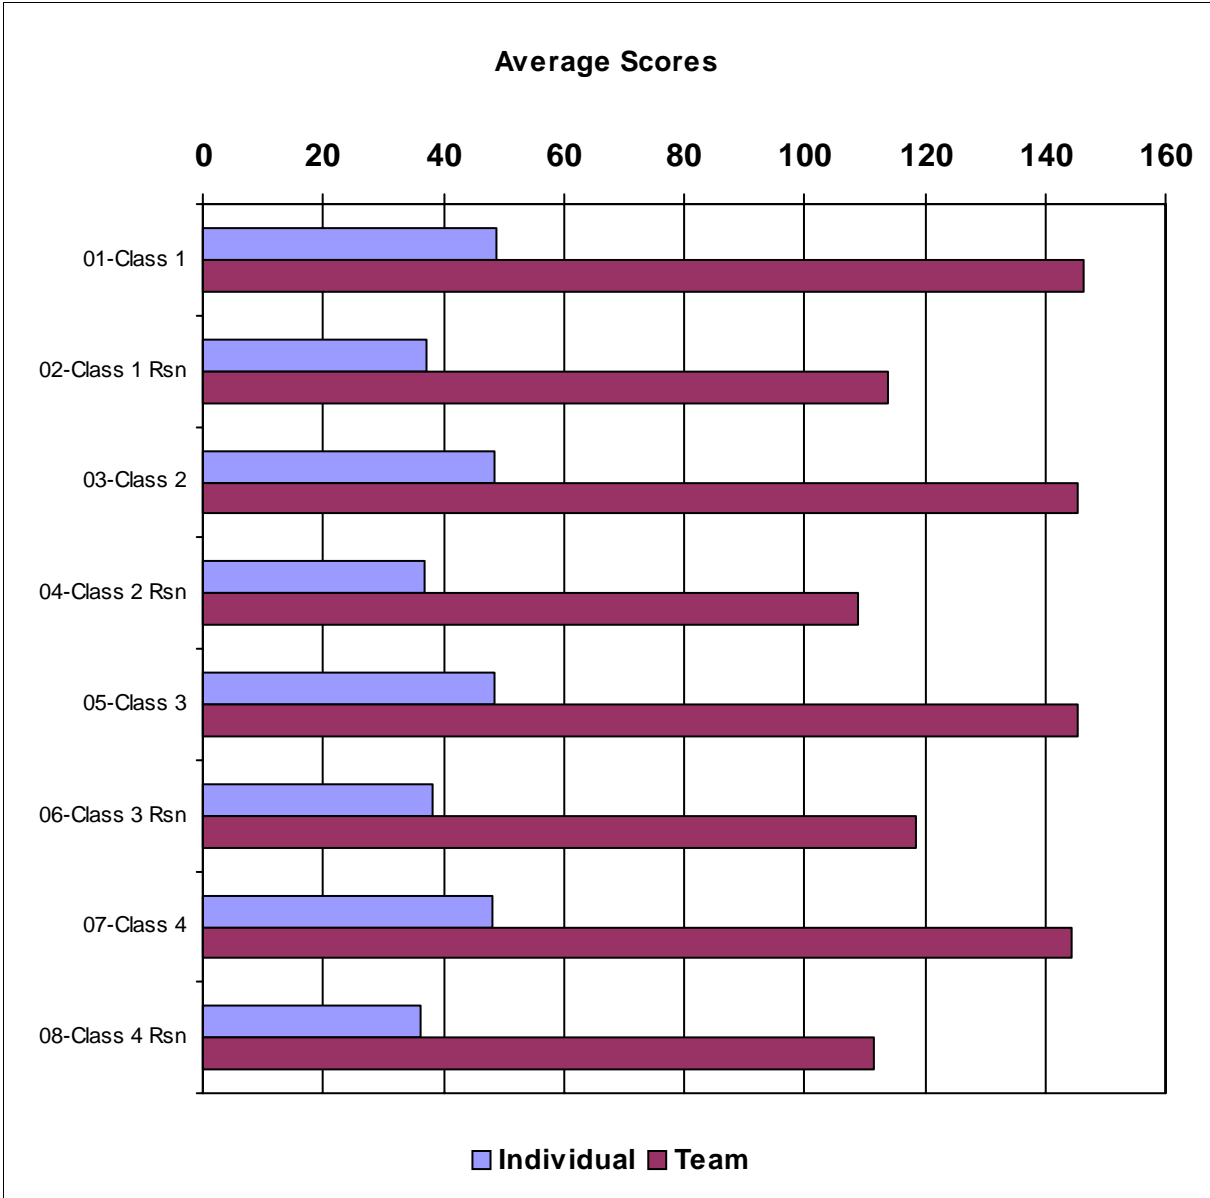

California CDE Contest

Fruit Tree Judging

Sub Contest	Placing Name	Score	School
Class 1	1 Bethany Grooms	98	Red Bluff HS
	2 Tessa Ratner	98	Lassen HS
	3 Taylor Hagata	97	Lassen HS
	4 Ernesto Rios	96	Wasco HS
	5 Jeff Villanueva	96	Placer HS - Auburn
Class 2	1 Rachael Couvrette	99	Placer HS - Auburn
	2 Kendra Thornton	98	Tulare Union HS
	3 Anna Stein	98	Central West HS - A
	4 Richard Chapman	97	Mariposa HS
	5 Leak Pen	96	Central West HS - B
Class 3	1 Amber Kranich	97	Lodi HS
	2 Dustin Worley	96	Placer HS - Auburn
	3 Arin Swacker	96	Tulare Western HS
	4 Rachael Couvrette	95	Placer HS - Auburn
	5 Jamie Rodriguez	95	Tulare Western HS
Class 4	1 Tessa Ratner	98	Lassen HS
	2 Melinda Simoes	97	Tulare Union HS
	3 Leak Pen	96	Central West HS - B
	4 Kendra Thornton	95	Tulare Union HS
	5 Ernesto Rios	94	Wasco HS
Reasons	1 Ernesto Rios	179	Wasco HS
	2 Rachael Couvrette	176	Placer HS - Auburn
	3 Amber Kranich	174	Lodi HS
	4 Leak Pen	174	Central West HS - B
	5 Bryson Ribeiro	166	Tulare Union HS