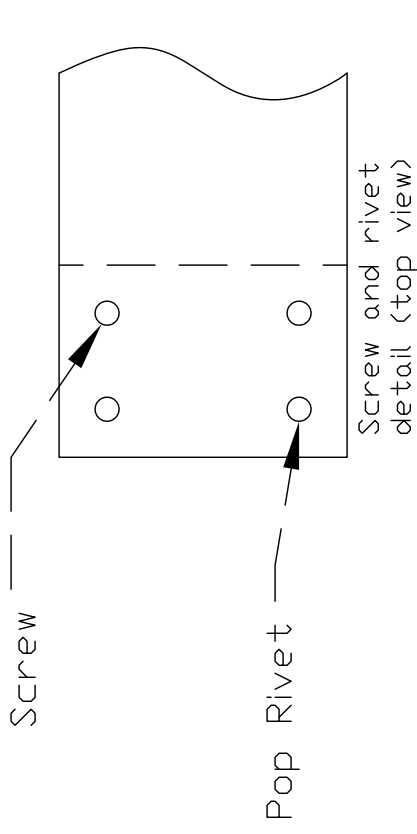

Saw Guide
 Scale: 1"=2"
 Drawn By M. Spiess
 Date: 8/10/09

Mark tongue every 1" from the edge of the fence.