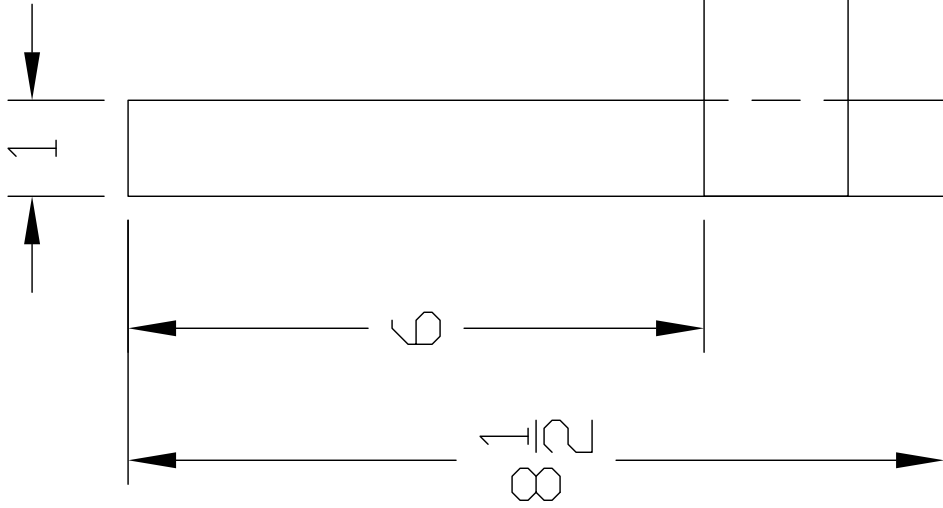

Saw Guide
 Scale: 1"=2"
 Drawn By M. Spiess
 Date: 8/10/09

Mark tongue every 1" from the edge of the fence.