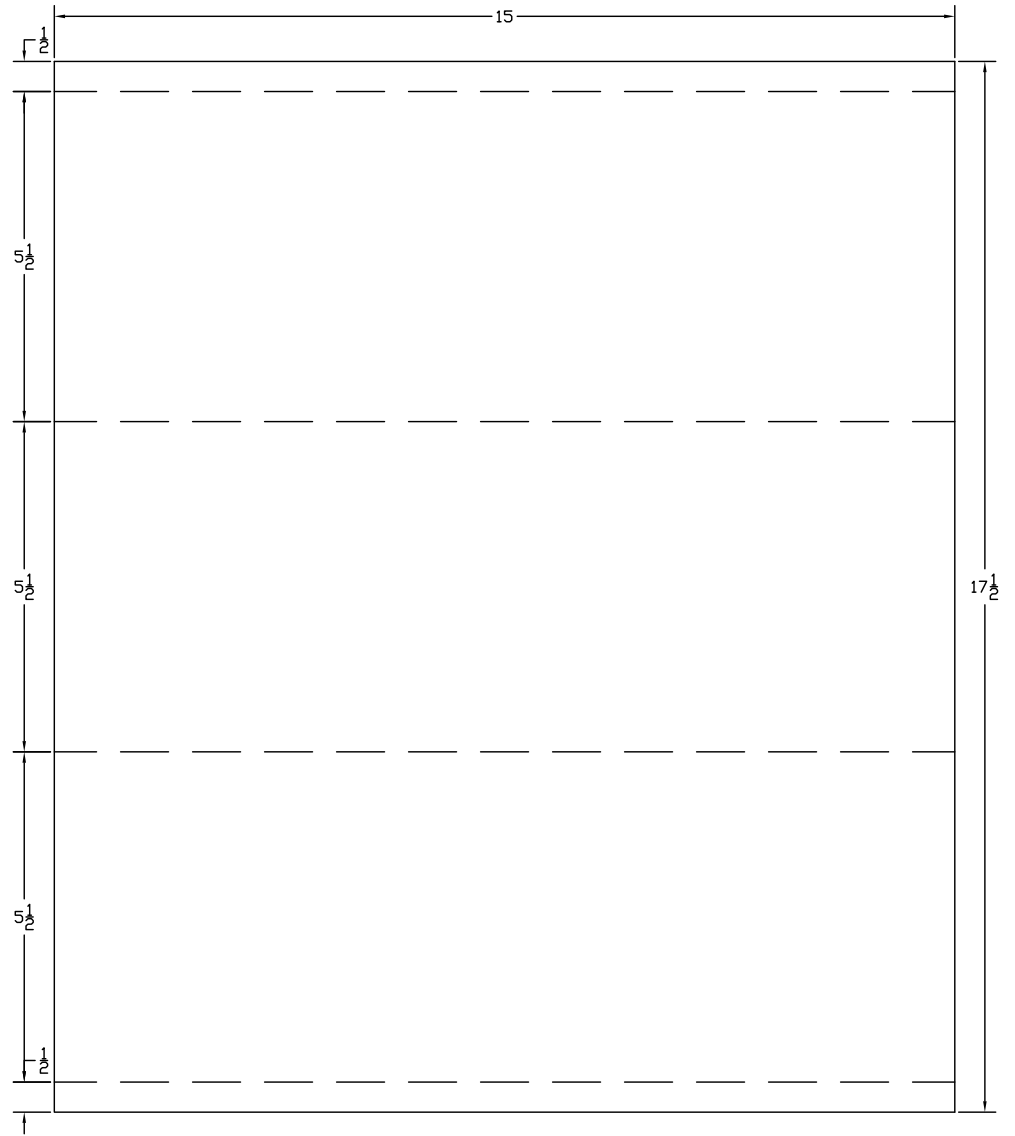

Sheet Metal Tray Layout

End (Wood 1"x6") Layout

Bottom / Sides Sheet Metal Layout