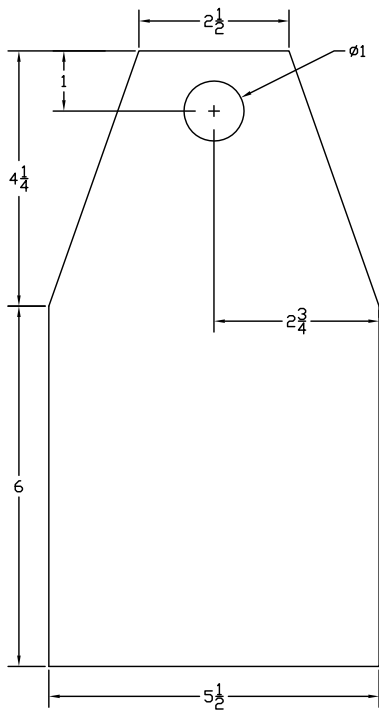

Sheet Metal Tray Layout

End (Wood 1"x6") Layout

Bottom / Sides Sheet Metal Layout