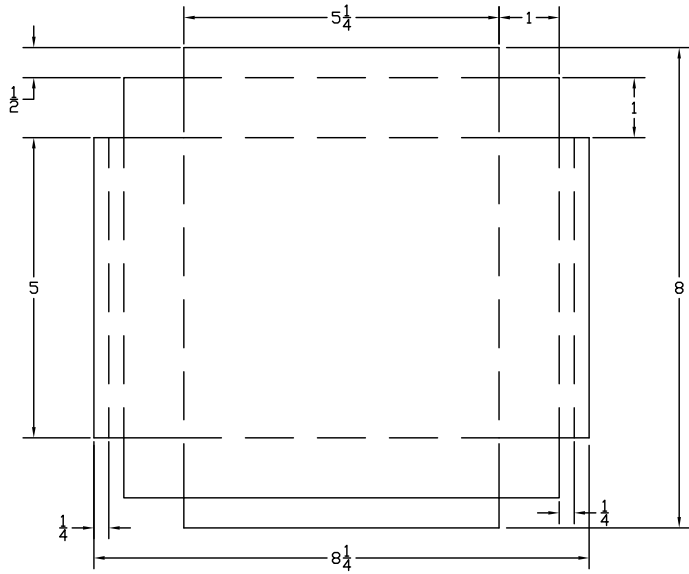

Sheet Metal Tray Layout

End (Wood 1"x6") Layout

Bottom / Sides Sheet Metal Layout