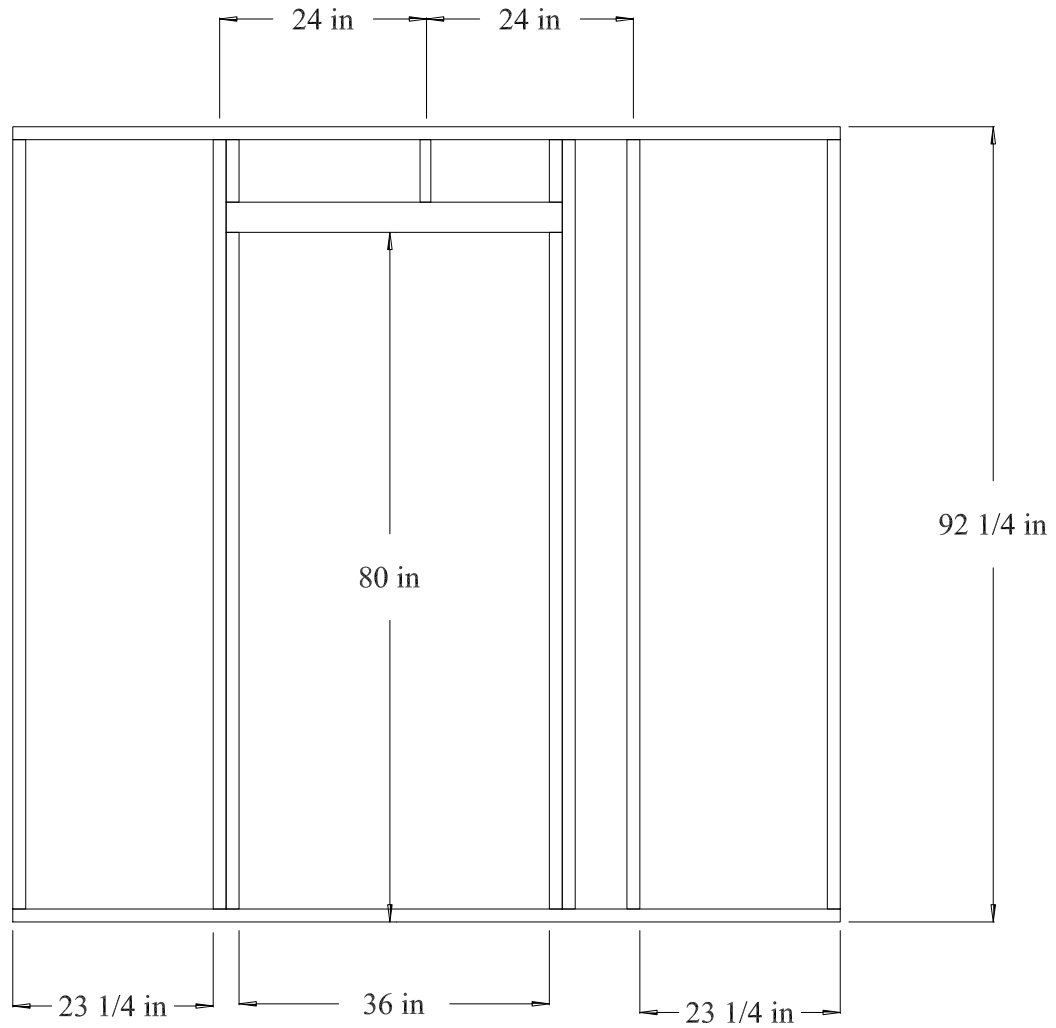

Floor Framing

4 x 8 Storage Shed
 Scale: 1/2"=1'
 Drawn By: M. Spiess
 Date: 04/20/2105

End Wall

4 x 8 Storage Shed
 Scale: 1/2"=1'
 Drawn By: M. Spiess
 Date: 04/20/2105

Short Side Wall

4 x 8 Storage Shed
Scale: 1/2"=1'
Drawn By: M. Spiess
Date: 04/20/2105

Tall Side Wall

4 x 8 Storage Shed
Scale: 1/2"=1'
Drawn By: M. Spiess
Date: 04/20/2105

Roof Framing

4 x 8 Storage Shed
Scale: 1/2"=1'
Drawn By: M. Spiess
Date: 04/20/2105