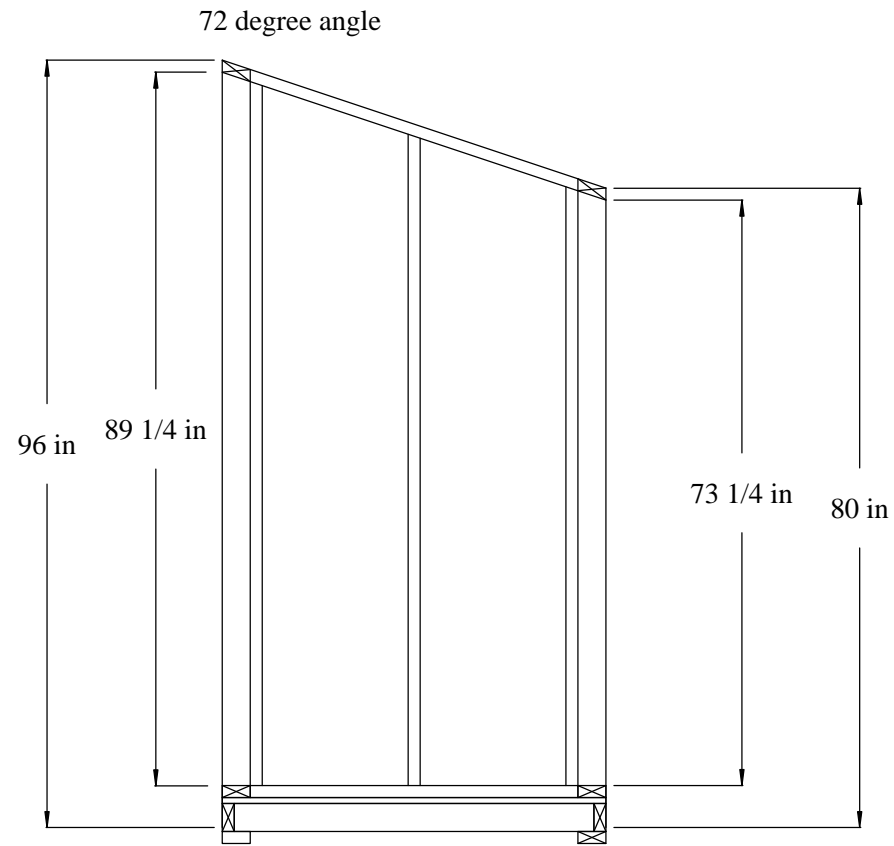

Floor Framing

4 x 8 Storage Shed
 Scale: 1/2"=1'
 Drawn By: M. Spiess
 Date: 04/20/2105

End Wall

4 x 8 Storage Shed
 Scale: 1/2"=1'
 Drawn By: M. Spiess
 Date: 04/20/2105

Short Side Wall

4 x 8 Storage Shed
Scale: 1/2"=1'
Drawn By: M. Spiess
Date: 04/20/2105

Tall Side Wall

4 x 8 Storage Shed
Scale: 1/2"=1'
Drawn By: M. Spiess
Date: 04/20/2105

Roof Framing

4 x 8 Storage Shed
Scale: 1/2"=1'
Drawn By: M. Spiess
Date: 04/20/2105