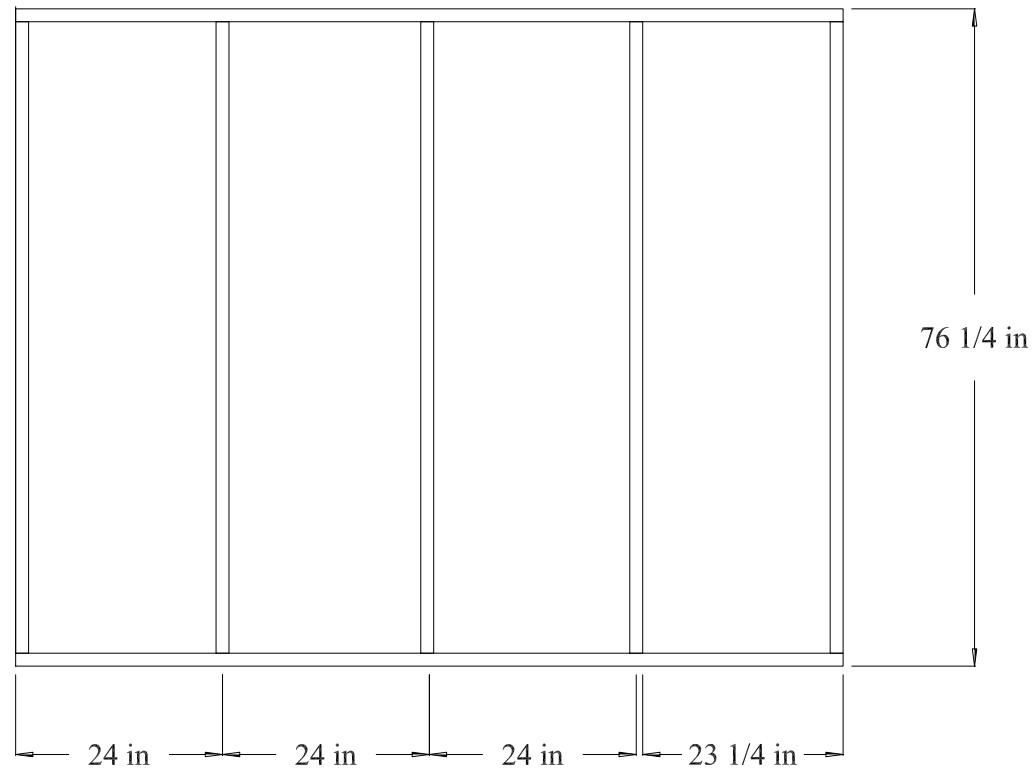

Floor Framing

4 x 8 Storage Shed
 Scale: 1/2"=1'
 Drawn By: M. Spiess
 Date: 04/20/2105

End Wall

4 x 8 Storage Shed
 Scale: 1/2"=1'
 Drawn By: M. Spiess
 Date: 04/20/2105

Short Side Wall

4 x 8 Storage Shed
Scale: 1/2"=1'
Drawn By: M. Spiess
Date: 04/20/2105

Tall Side Wall

4 x 8 Storage Shed
Scale: 1/2"=1'
Drawn By: M. Spiess
Date: 04/20/2105

Roof Framing

4 x 8 Storage Shed
Scale: 1/2"=1'
Drawn By: M. Spiess
Date: 04/20/2105