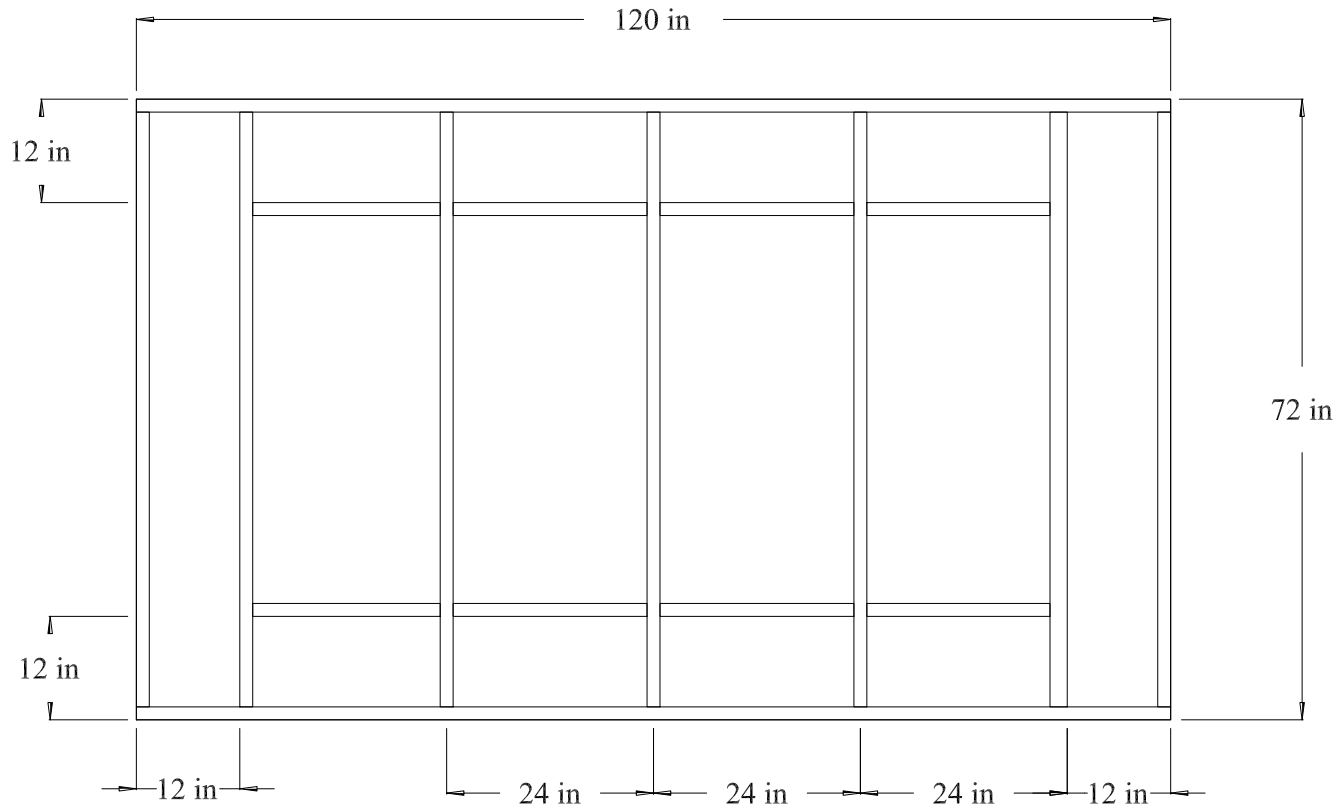

Floor Framing

4 x 8 Storage Shed
 Scale: 1/2"=1'
 Drawn By: M. Spiess
 Date: 04/20/2105

End Wall

4 x 8 Storage Shed
 Scale: 1/2"=1'
 Drawn By: M. Spiess
 Date: 04/20/2105

Short Side Wall

4 x 8 Storage Shed
Scale: 1/2"=1'
Drawn By: M. Spiess
Date: 04/20/2105

Tall Side Wall

4 x 8 Storage Shed
Scale: 1/2"=1'
Drawn By: M. Spiess
Date: 04/20/2105

Roof Framing

4 x 8 Storage Shed
Scale: 1/2"=1'
Drawn By: M. Spiess
Date: 04/20/2105